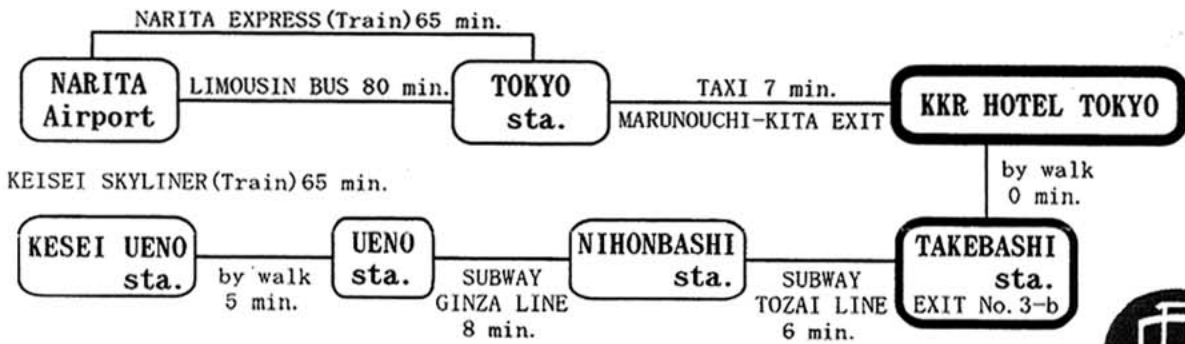

## ACCESS TO KKR HOTEL TOKYO

## ACCESS TO TAKEBASHI STATION

  
**KKR HOTEL TOKYO**  
 〒100-0004 1-4-1, OTEMACHI, CHIYODA-KU, TOKYO  
 TEL 03-3287-2921 FAX 03-3287-2913